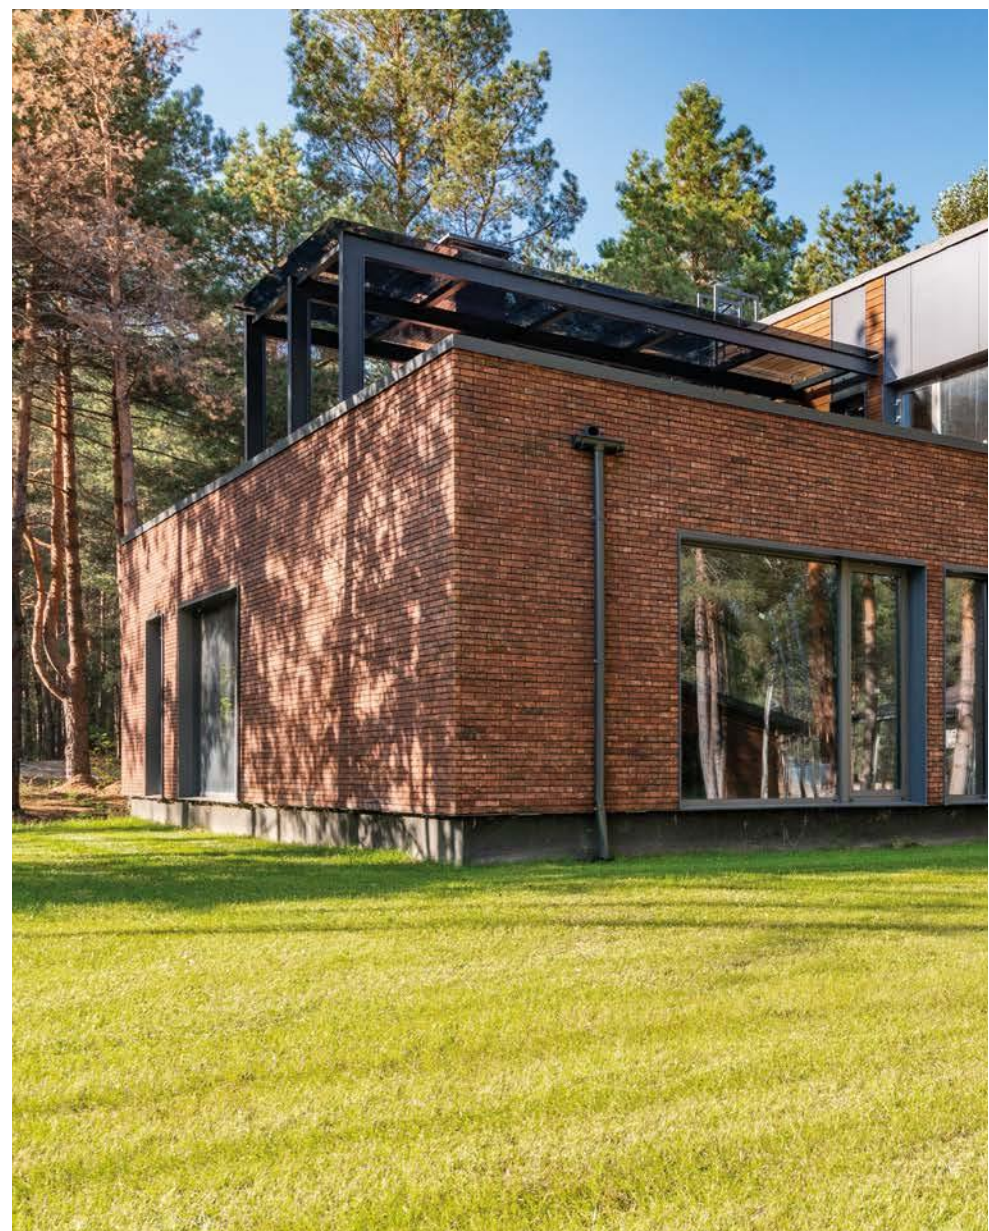

The magic is in simplicity

More precisely, within the simple, expressive contours of our new **Q4 LINE** system. They give the structure a contemporary charm.

The low folding height of the frame

Main advantages:

- protection of natural resources – profile core made of recycled material
- system adapted to the construction of windows, entrance doors and balcony doors
- straight contours from the outer and inner sides of the window